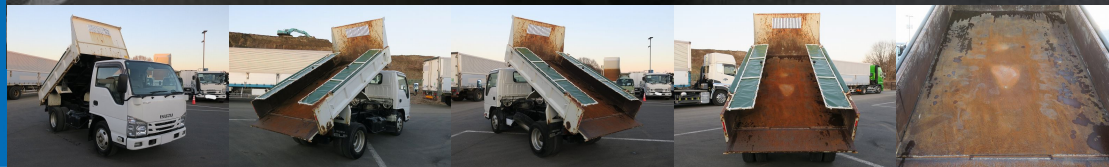

ISUZU ELF TPG-NKR85AN Tipper

Location East Japan (Tochigi)

 ☎ 0120-617-417

Price

ASK

Product ID

R18550

Equipment

Product Details

Brand	ISUZU	Product Name	ELF
Segment	Small	Body	Tipper
Model Year	2019	Description	TPG-NKR85AN
Vehicle ID	NKR85-7083***	Payload	3,000kg
Gross Weight	5995	Mileage	58,000km
Engine	4J1	Transmission	6-speed MT
Horse Power	150	Displacement	2.99
Fuel	Light oil	Passengers	3
Vehicle inspection	August 24, 2008	Recycling Ticket	9170

Body Information

Manufacturer	Far East Development Industry	Cargo Size (Inner)	L289cm x W160cm x H36cm
--------------	-------------------------------	--------------------	-------------------------

Special Remarks